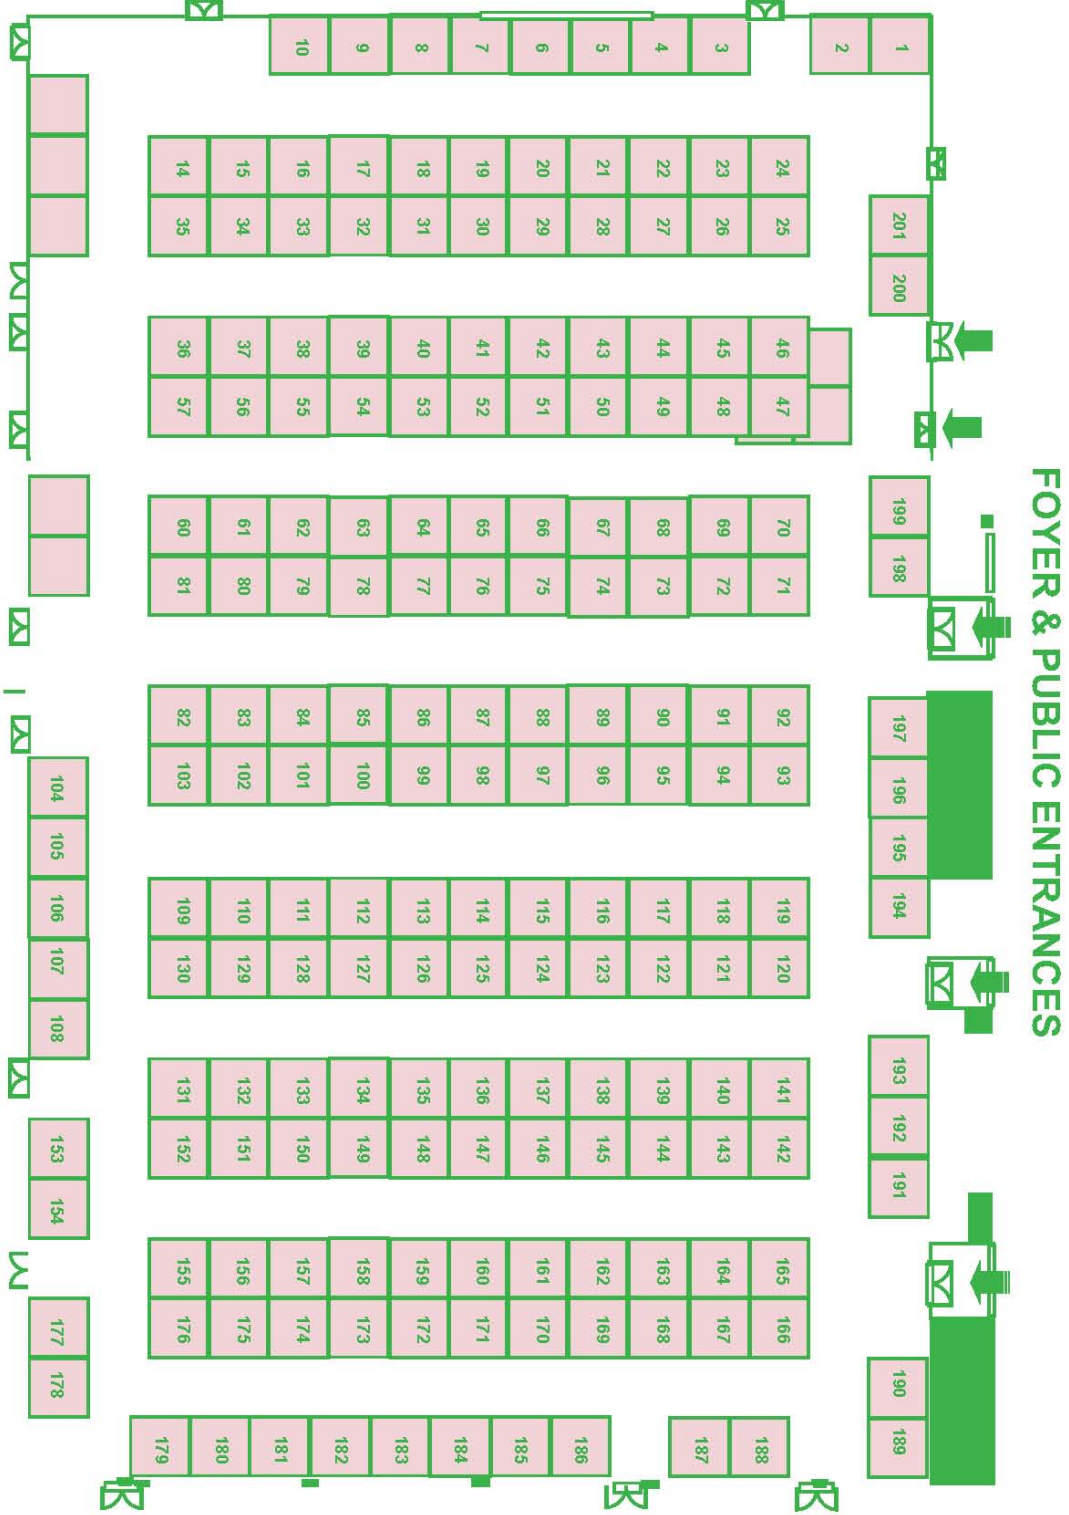

EXHIBITION FLOOR PLAN

(45m x 72.5m scale 1:1)

BOOTH SIZES 3M X 3M

Conference Rooms

1.Maai

2.Mwina

KEY

201 STANDS OF 3M X 3M

RESERVED